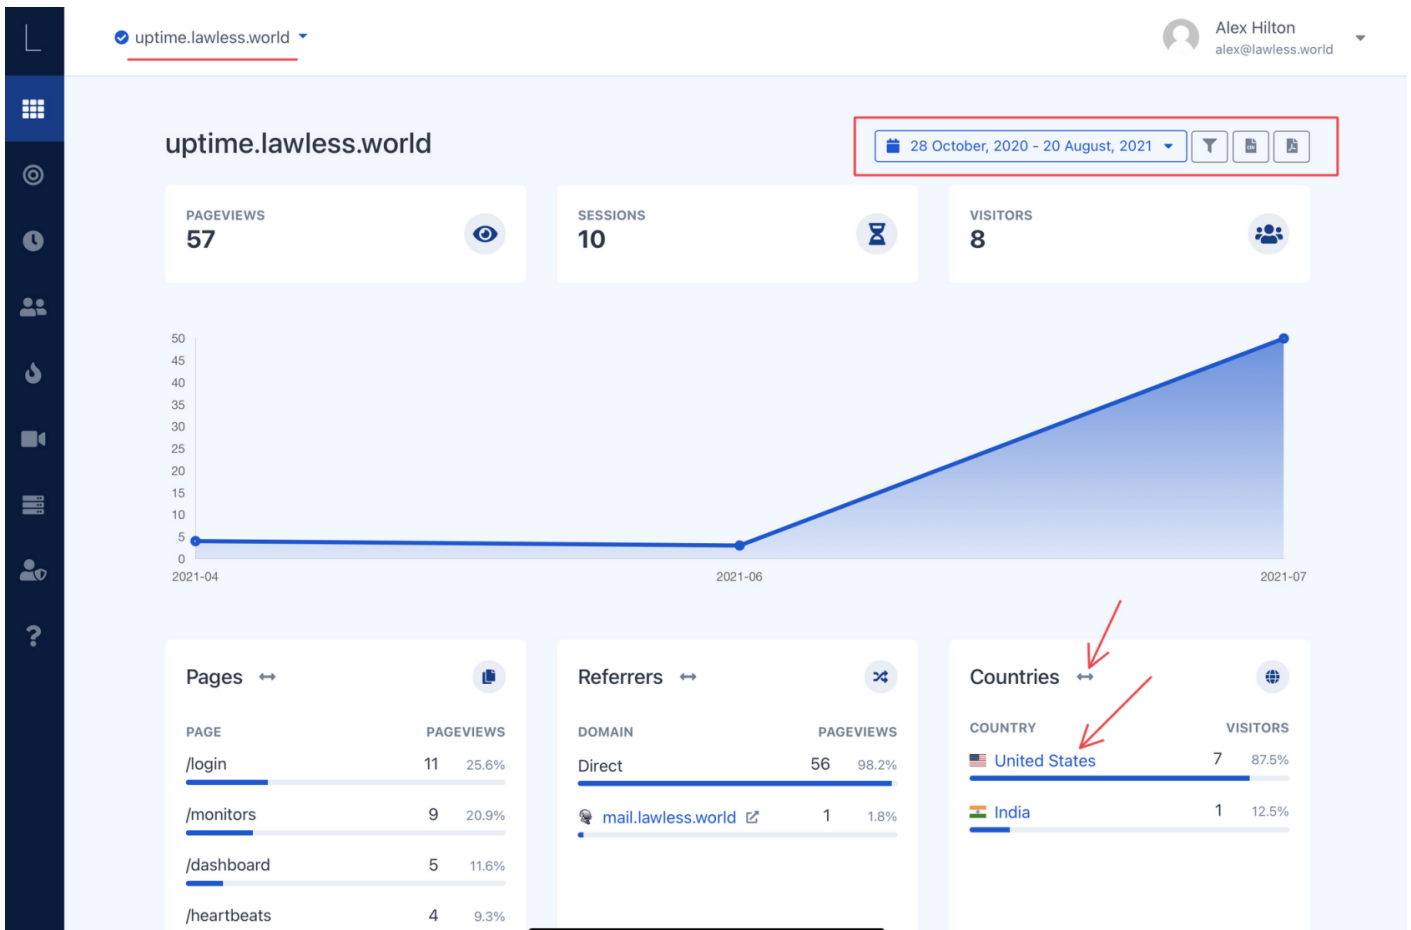

# Overview

Once you just login to the Lawless Analytics platform for the first time, the first page you will be brought to is your Dashboard Page. The Dashboard is a wealth of information but at first glance appears quite basic. In actuality this is done by design, I believe that the data initially presented in your Dashboard is what most monitors of these types of systems look for or at the very least it's what I look for so it fulfills my needs.